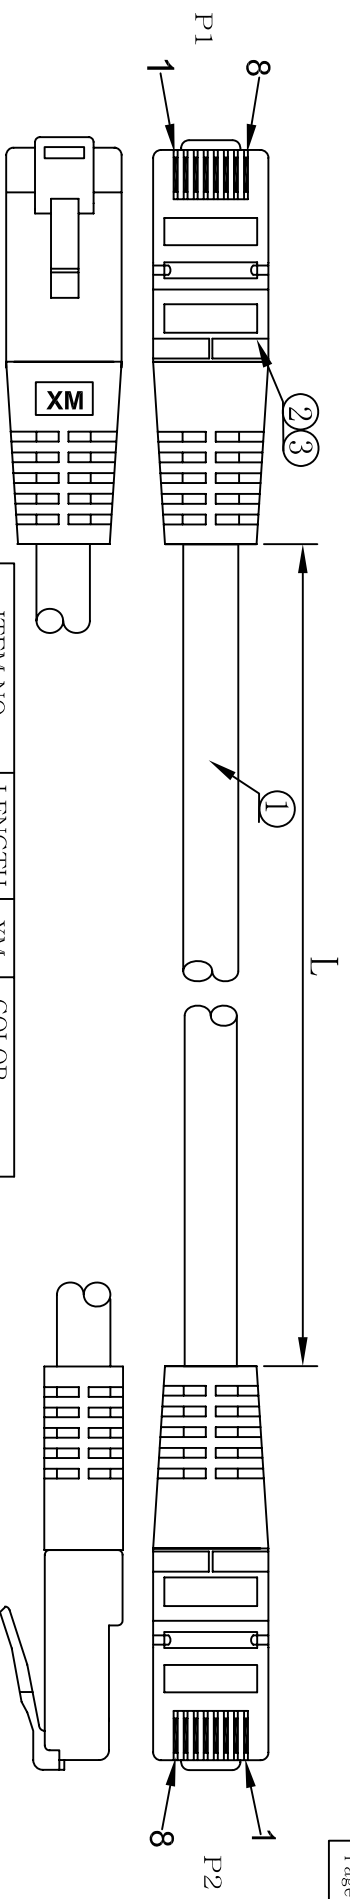

Datenblatt - Fiche technique - Data sheet

21.99.1351

VALUE S/FTP-(PiMF-)Patchkabel konf. Kat. 6, rot, 3,0 m

Cordon VALUE Cat.6 S/FTP (PiMF) confectionné rouge, 3,0m

VALUE S/FTP (PiMF) Patch Cord Cat.6, red, 3 m

NOTE:

1. 100% OPEN SHORT, MISS WIRE TEST
 2. PRINT BLACK WORD:
- CAT.6 SSTP 4x2xAWG27/7 P1MF ISO/IEC
11801 & EN 50173 T1A/EIA 568 B.2-1

MATERIAL LIST

ITEM NO.	LENGTH	XM	COLOR
21.99.0800UR	0.5M	0.5M	Pantone grey 3
21.99.0801UR	1M	1M	Pantone grey 3
21.99.0802UR	2M	2M	Pantone grey 3
21.99.0803UR	3M	3M	Pantone grey 3
21.99.0805UR	5M	5M	Pantone grey 3
21.99.0807UR	7M	7M	Pantone grey 3
21.99.0810UR	10M	10M	Pantone grey 3
21.99.0815UR	15M	15M	Pantone grey 3
21.99.0820UR	20M	20M	Pantone grey 3
21.99.0830UR	30M	30M	Pantone grey 3
21.99.1321UR	0.5M	0.5M	Pantone 200C
21.99.1322UR	0.5M	0.5M	Pantone 1355C
21.99.1323UR	0.5M	0.5M	Pantone 3285C
21.99.1324UR	0.5M	0.5M	Pantone 7462C
21.99.1325UR	0.5M	0.5M	BLACK
21.99.1331UR	1M	1M	Pantone 200C
21.99.1332UR	1M	1M	Pantone 1355C
21.99.1333UR	1M	1M	Pantone 3285C
21.99.1334UR	1M	1M	Pantone 7462C
21.99.1335UR	1M	1M	BLACK

ITEM NO.	LENGTH	XM	COLOR
21.99.1341UR	2M	2M	Pantone 200C
21.99.1342UR	2M	2M	Pantone 1355C
21.99.1343UR	2M	2M	Pantone 3285C
21.99.1344UR	2M	2M	Pantone 7462C
21.99.1345UR	2M	2M	BLACK
21.99.1351UR	3M	3M	Pantone 200C
21.99.1352UR	3M	3M	Pantone 1355C
21.99.1353UR	3M	3M	Pantone 3285C
21.99.1354UR	3M	3M	Pantone 7462C
21.99.1355UR	3M	3M	BLACK
21.99.1361UR	5M	5M	Pantone 200C
21.99.1362UR	5M	5M	Pantone 1355C
21.99.1363UR	5M	5M	Pantone 3285C
21.99.1364UR	5M	5M	Pantone 7462C
21.99.1365UR	5M	5M	BLACK
21.99.1381UR	10M	10M	Pantone 200C
21.99.1382UR	10M	10M	Pantone 1355C
21.99.1383UR	10M	10M	Pantone 3285C
21.99.1384UR	10M	10M	Pantone 7462C
21.99.1385UR	10M	10M	BLACK

③	OVER MOLD	PVC COLOR:	2
②	CONNECTOR	RJ45 8P8C'S SHIELDED GOLD PLATED	2
①	CABLE	CAT.6 SSTP 27AWG CU STRANDED 4PAIRS JACKET:PVC/ OD:6.2±0.2mm	1
NO.	PARTS NAME	SPECIFICATION STANDARD	QTY
BY	CHK	REVISION RECORD MODIFICATION	DATE
		NEW	2008-06-25