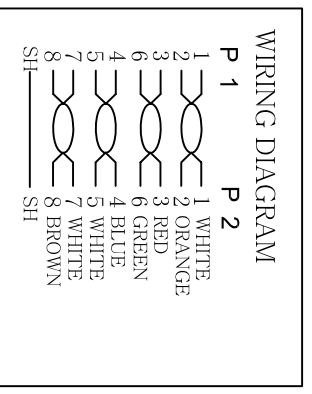

Datenblatt - Fiche technique - Data sheet

21.99.1351

VALUE S/FTP-(PiMF-)Patchkabel konf. Kat. 6, rot, 3,0 m

Cordon VALUE Cat.6 S/FTP (PiMF) confectionné rouge, 3,0m

VALUE S/FTP (PiMF) Patch Cord Cat.6, red, 3 m

NOTE:

1. 100% OPEN SHORT, MISS WIRE TEST
 2. PRINT BLACK WORD:
- CAT.6 SSTP 4x2xAWG27/7 P1MF ISO/IEC
11801 & EN 50173 T1A/EIA 568 B.2-1

MATERIAL LIST

ITEM NO.	LENGTH	XM	COLOR
21.99.0800UR	0.5M	0.5M	Pantone grey 3
21.99.0801UR	1M	1M	Pantone grey 3
21.99.0802UR	2M	2M	Pantone grey 3
21.99.0803UR	3M	3M	Pantone grey 3
21.99.0805UR	5M	5M	Pantone grey 3
21.99.0807UR	7M	7M	Pantone grey 3
21.99.0810UR	10M	10M	Pantone grey 3
21.99.0815UR	15M	15M	Pantone grey 3
21.99.0820UR	20M	20M	Pantone grey 3
21.99.0830UR	30M	30M	Pantone grey 3
21.99.1321UR	0.5M	0.5M	Pantone 200C
21.99.1322UR	0.5M	0.5M	Pantone 1355C
21.99.1323UR	0.5M	0.5M	Pantone 3285C
21.99.1324UR	0.5M	0.5M	Pantone 7462C
21.99.1325UR	0.5M	0.5M	BLACK
21.99.1331UR	1M	1M	Pantone 200C
21.99.1332UR	1M	1M	Pantone 1355C
21.99.1333UR	1M	1M	Pantone 3285C
21.99.1334UR	1M	1M	Pantone 7462C
21.99.1335UR	1M	1M	BLACK

ITEM NO.	LENGTH	XM	COLOR
21.99.1341UR	2M	2M	Pantone 200C
21.99.1342UR	2M	2M	Pantone 1355C
21.99.1343UR	2M	2M	Pantone 3285C
21.99.1344UR	2M	2M	Pantone 7462C
21.99.1345UR	2M	2M	BLACK
21.99.1351UR	3M	3M	Pantone 200C
21.99.1352UR	3M	3M	Pantone 1355C
21.99.1353UR	3M	3M	Pantone 3285C
21.99.1354UR	3M	3M	Pantone 7462C
21.99.1355UR	3M	3M	BLACK
21.99.1361UR	5M	5M	Pantone 200C
21.99.1362UR	5M	5M	Pantone 1355C
21.99.1363UR	5M	5M	Pantone 3285C
21.99.1364UR	5M	5M	Pantone 7462C
21.99.1365UR	5M	5M	BLACK
21.99.1381UR	10M	10M	Pantone 200C
21.99.1382UR	10M	10M	Pantone 1355C
21.99.1383UR	10M	10M	Pantone 3285C
21.99.1384UR	10M	10M	Pantone 7462C
21.99.1385UR	10M	10M	BLACK